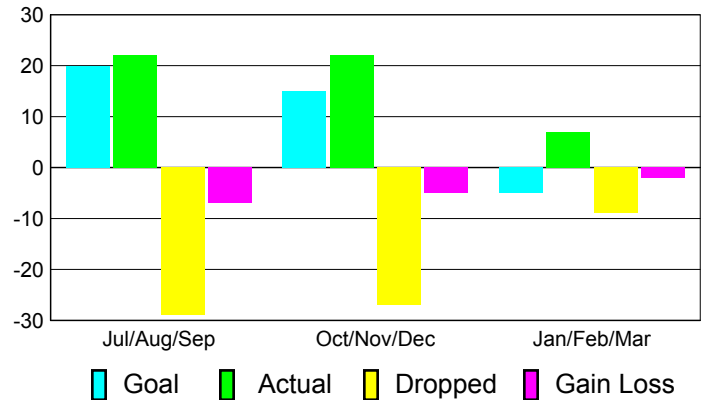

Membership Results 2010-2011

Goal, New, Dropped, Gain/Loss

Comparison of Membership Gain/Loss

Current Year Compared to the Previous Year