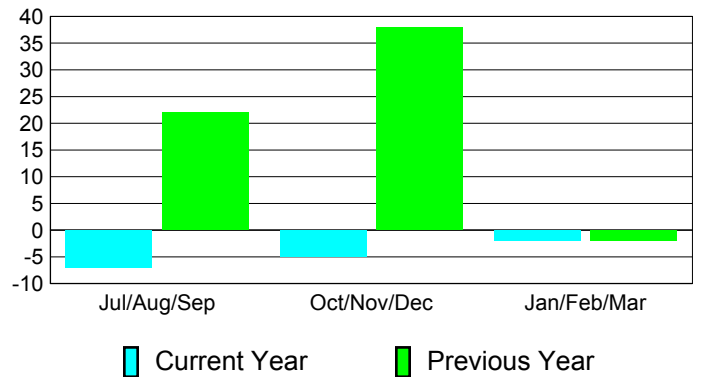

**Membership Results
2010-2011**

**Membership
2009-2010**

Month	Net Memb Goal	Actual New Memb	Actual Dropped Memb	Gain/Loss of Memb	Gain/Loss of Memb
Jul/Aug/Sep	20	22	-29	-7	22
Oct/Nov/Dec	15	22	-27	-5	38
Jan/Feb/Mar	-5	7	-9	-2	-2
Totals	30	51	-65	-14	58

Membership Results 2010-2011

Goal, New, Dropped, Gain/Loss

Comparison of Membership Gain/Loss

Current Year Compared to the Previous Year

Gender Comparison 2010-2011

Jul/Aug/Sep

Oct/Nov/Dec

Jan/Feb/Mar